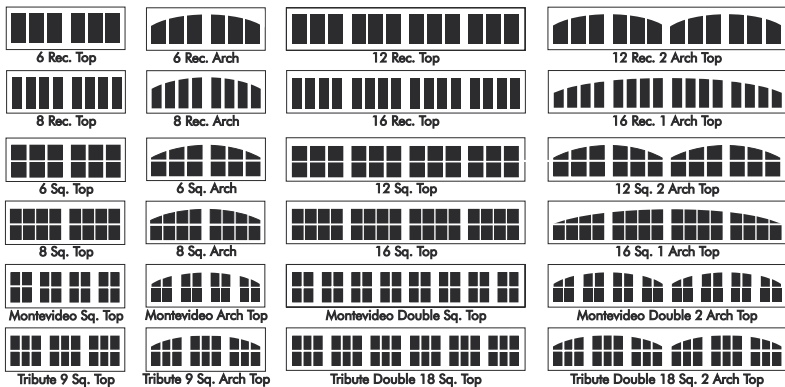

**BRENTWOOD**  
3 Section - 4 Raised panel  
Montevideo Sq. Top Windows

**HUNTINGWOOD**  
4 Section - 4 Raised Panel  
Montevideo Windows

**TRIBUTE**  
3 Section - 3 Raised Panel  
9 Square Top Windows

**MAHOGANY**  
3 Section - 8 Raised Panel  
Montevideo Windows & Stiles

**TRIBUTE**  
3 Section - 3 Cedar Panel  
9 Square Top Windows

**DRAKE**  
4 Section Cedar/Mahogany  
8 Rec. Arch Top

**COURTYARD**  
5 Section Mahogany R. P.  
2 Top Glazed Sections

## STANDARD GLAZING OPTIONS