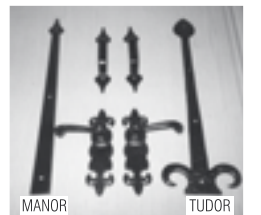

DECORATIVE WROUGHT IRON HARDWARE

Coach House series garage doors feature solid wood rails and stiles construction with many panel options such as mahogany raised panel, cedar tongue and groove, or composite raised and recessed panel designs.

DOOR PROFILE

1. DSB GLASS 1/8"
2. GLASS STOP 1/2"
3. HEMLOCK FRAME 1 3/8"
4. LUAN 1/4"
5. MAHOGANY OR COMPOSITE RAISED PANEL 3/4"
6. STYROFOAM INSULATION WITH 1/4" LUAN BACKING

TOTAL THICKNESS OF DOOR 1 5/8"

ALSO AVAILABLE
SIDE-OPENING BARN DOORS
1 3/4" THICK

ALLIANCE GARAGE DOORS Inc.
The Custom Door Specialists
www.alliancegaragedoors.com

Tel. · 905-859-2227
Toll Free · 1-888-963-3304
Fax · 905-859-7011
Email · info@alliancegaragedoors.com